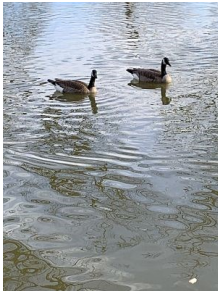

Ryan Barron

Junior Age Division — Animals Wildlife

Blue Ribbon

Coryell County

Bailey Wolff

Reserve Champion

Junior Age Division — Animals Wildlife

Blue Ribbon

Eastland County

Bryce Irby

Junior Age Division — Animals Wildlife

Blue Ribbon

Ellis County

Georgia Tabb

Junior Age Division — Animals Wildlife

Blue Ribbon