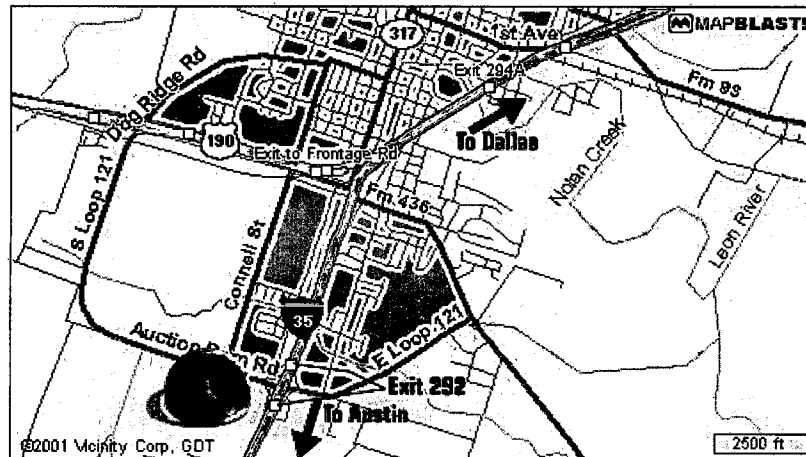

EXPO! CENTER MAP

Address:
301 West Loop 121
Belton, Texas 76513

From Dallas:
 I-35 South to Belton
 Exit #292
 Right at stop sign, Loop 121
 Expo Center is on the left

From Austin:
 I-35 North to Belton
 Exit #292
 Left over freeway
 Expo straight ahead on left